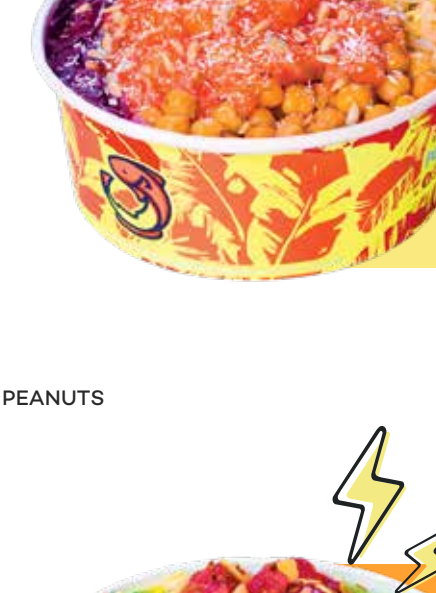

- MENÙ -

Pokè Flash

Flash Bowl

Classic Pokè

Sushi rice
Salmon (raw)
Goma Wakame
Edamame*
Cucumbers
Avocado
Crispy Onion
Sesame seed
+2 sauces of your choice

REGULAR €11,90
LARGE €13,90

ALLERGENS: SOY, SESAME, FISH AND DERIVATES

Flash Pokè 2.0

Quinoa
Salmon (raw)
Philadelphia
Bean Sprouts
Marinated Red Onion
Chickpeas
Coconut Chips
Sunflower Seed
+2 sauces of your choice

REGULAR €11,40
LARGE €14,40

ALLERGENS: SOY, SESAME, FISH AND DERIVATES, PEANUTS
LACTOSE, GLUTEN, MILK, NUTS